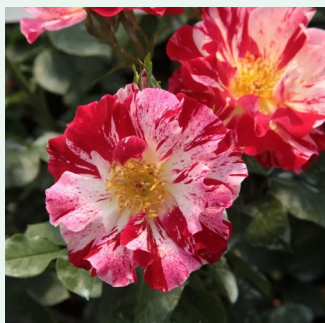

Rosa Fourth of July™

rosu alb - Trandafiri climber
100-400 cm
trandafir cu parfum discret - -
Tom Carruth